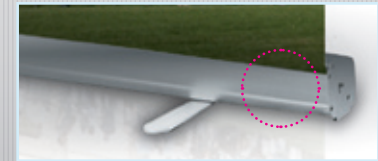

### Campaign banner

Campaign banner @ 25%: 212.5 x 530mm

Full size: 845x 2120mm

DP CAMP0.85 GRA

Please note! the non visible area that goes inside the cassette is included in the overall height:

Artwork set @ 25%: 25mm