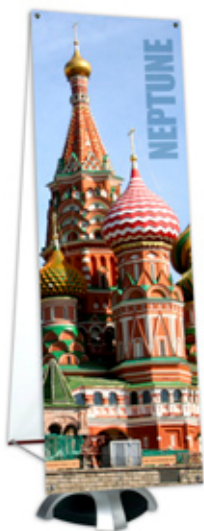

- Outdoor, weather resistant banner
- Can easily change the graphic yourself
- Available as single or double sided
- Customized carry bag

Neptune
Single Sided

Neptune £415

- Hardware **NEP 700 HW**
- Weight 5kg
- Full colour graphic panel (700mm x 2100mm)
DP NEP 700 GRA
- Carry bag **NEP 700 CB**

Neptune
Double Sided

Neptune Double Sided £590

- Hardware **NEP 700 HW**
- Weight 5kg
- 2 x Full colour graphic panel (700mm x 2100mm)
DP NEP 700 GRA
- Carry bag **NEP 700 CB**

tech spec

Neptune banner

Full size: 700 X 2100mm
DP NEP700 GRA