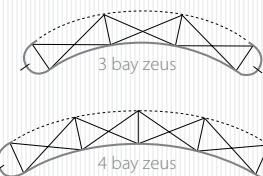

tech spec

Pop Up illustrations (plan view)

		CURVE
3 x 3	A	2000mm
	B	510mm
	C	2350mm
4 x 3	A	2353mm
	B	735mm
	C	2920mm