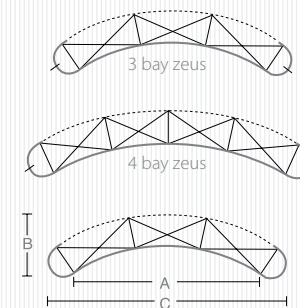

#### ZEC REC HW

- Zeus frame
- Magnetic bars
- 4 x shelves
- Laminate table top

#### ZEC REC GRA

- 1 seamless graphic wrap

### tech spec

Pop Up illustrations (plan view)

		CURVE
3 x 3	A	2000mm
	B	510mm
	C	2350mm
4 x 3	A	2353mm
	B	735mm
	C	2920mm