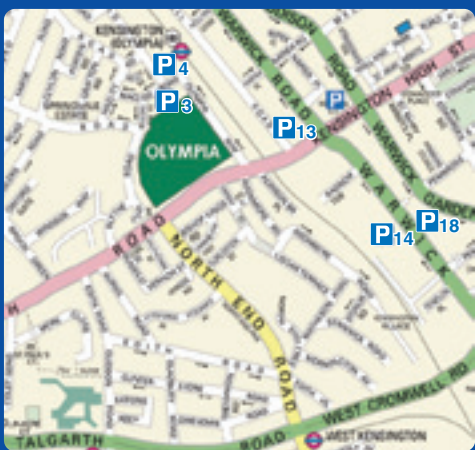

# How to get here...

Key to Parking	
P1	Earls Court Seagrave Road
P2	Earls Court Red
P3	Olympia multi-storey
P4	Olympia Motorail Car Park
P5	Ibis London Earls Court
P6	Hammersmith Grove
P7	Kings Mall
P8	Kensington Hilton
P9	Royal Garden
P10	Young Street
P11	West 12 Shopping Centre
P12	Kensington Town Hall
P13	Hilton London Olympia
P14	Homebase Warwick Road
P15	Copthorne Tara Hotel
P16	Kensington Close
P17	Hammersmith Novotel
P18	Broadwood Terrace

## How to get here

It's quicker and easier to travel to Olympia via public transport

### Underground

Kensington Olympia Station (District Line) is adjacent to the venue

### Bus

Hammersmith Road 9, 10, 27, 28  
Holland Road 49  
North End Road 391  
London Transport Info: 020 7222 1234