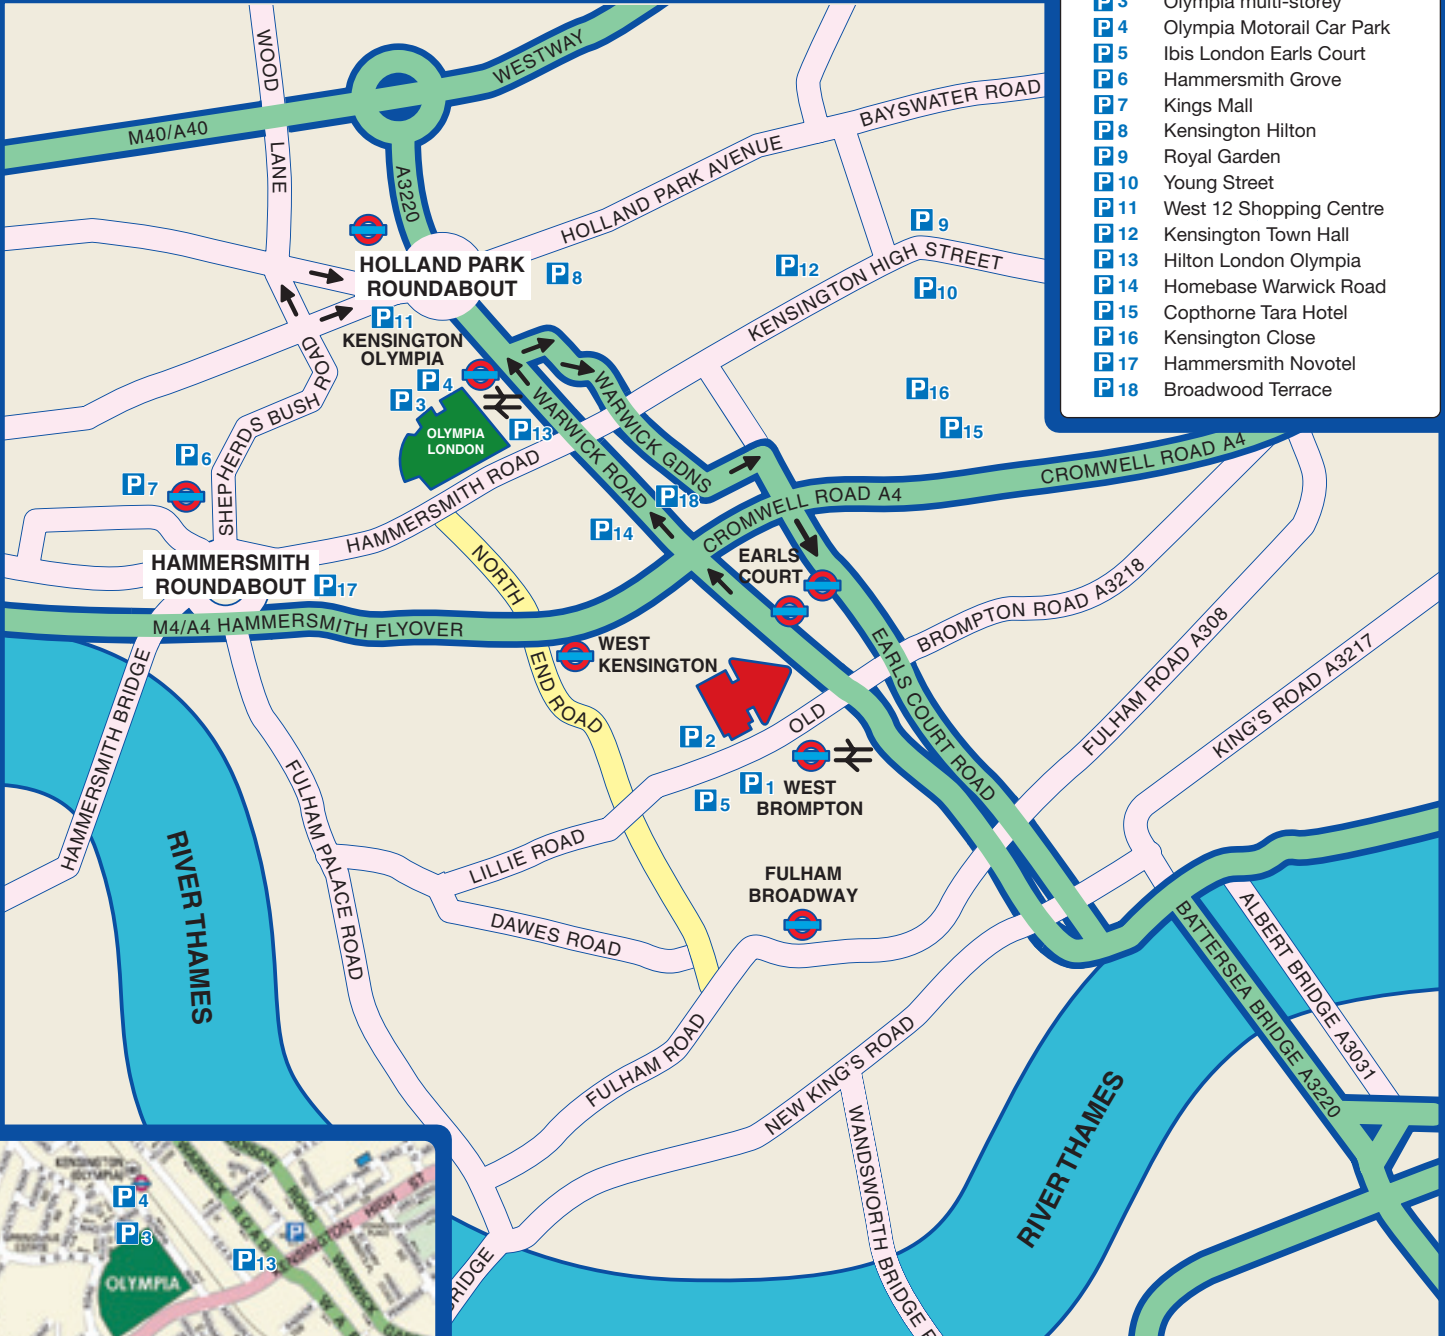

# How to get here...

Key to Parking	
P1	Earls Court Seagrave Road
P2	Earls Court Red
P3	Olympia multi-storey
P4	Olympia Motorail Car Park
P5	Ibis London Earls Court
P6	Hammersmith Grove
P7	Kings Mall
P8	Kensington Hilton
P9	Royal Garden
P10	Young Street
P11	West 12 Shopping Centre
P12	Kensington Town Hall
P13	Hilton London Olympia
P14	Homebase Warwick Road
P15	Copthorne Tara Hotel
P16	Kensington Close
P17	Hammersmith Novotel
P18	Broadwood Terrace

## How to get here

It's quicker and easier to travel to Olympia via public transport

### Underground

Kensington Olympia Station (District Line) is adjacent to the venue

### Bus

Hammersmith Road 9, 10, 27, 28  
Holland Road 49  
North End Road 391  
London Transport Info: 020 7222 1234