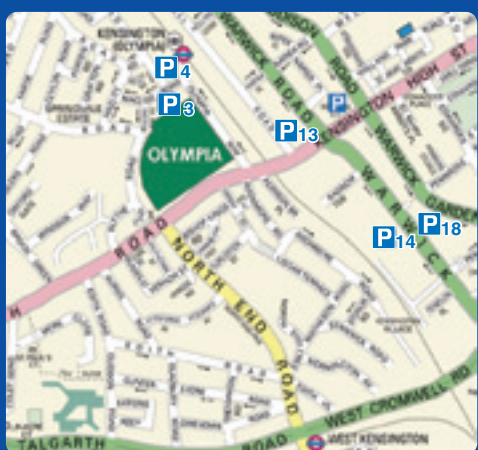

How to get here...

Key to Parking

- P1** Earls Court Seagrave Road
- P2** Earls Court Red
- P3** Olympia multi-storey
- P4** Olympia Motorail Car Park
- P5** Ibis London Earls Court
- P6** Hammersmith Grove
- P7** Kings Mall
- P8** Kensington Hilton
- P9** Royal Garden
- P10** Young Street
- P11** West 12 Shopping Centre
- P12** Kensington Town Hall
- P13** Hilton London Olympia
- P14** Homebase Warwick Road
- P15** Copthorne Tara Hotel
- P16** Kensington Close
- P17** Hammersmith Novotel
- P18** Broadwood Terrace

How to get here

It's quicker and easier to travel to Olympia via public transport

Underground

Kensington
Olympia Station
(District Line) is adjacent to the venue

Bus

Hammersmith Road 9, 10, 27, 28
Holland Road 49
North End Road 391
London Transport Info: 020 7222 1234