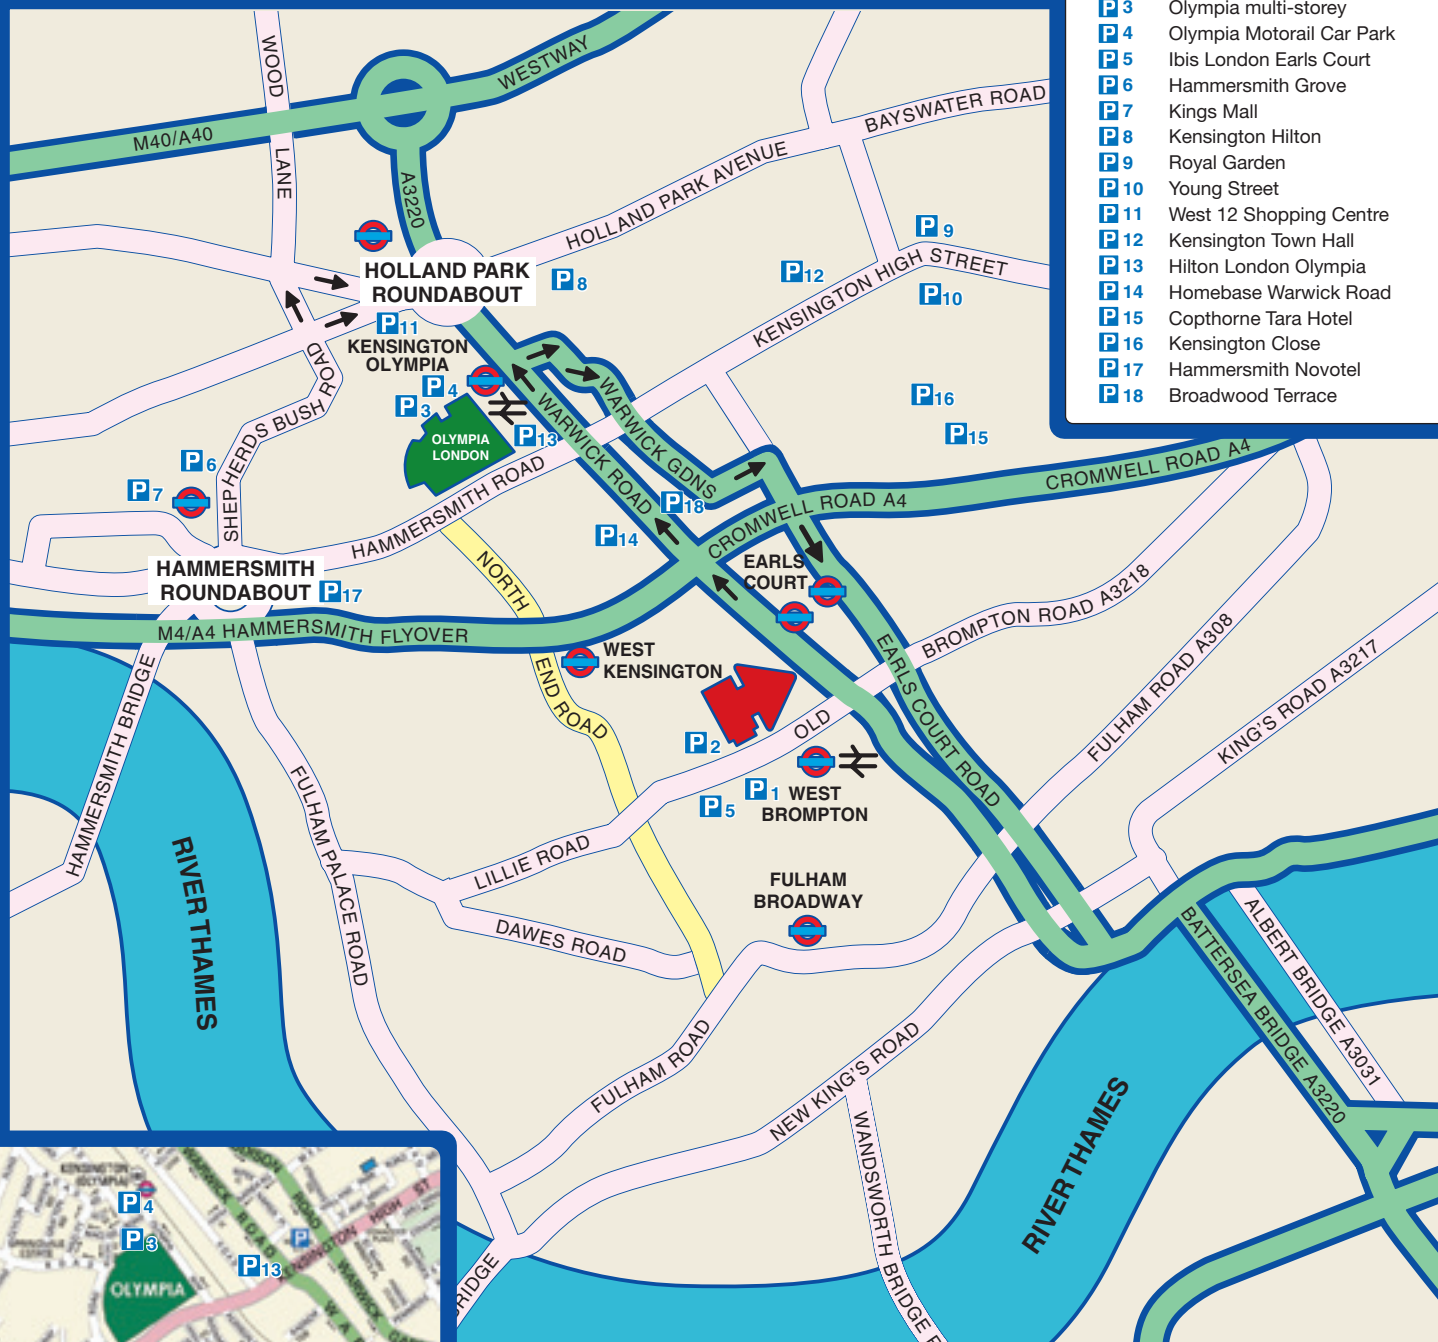

How to get here...

Key to Parking

- P1** Earls Court Seagrave Road
- P2** Earls Court Red
- P3** Olympia multi-storey
- P4** Olympia Motorail Car Park
- P5** Ibis London Earls Court
- P6** Hammersmith Grove
- P7** Kings Mall
- P8** Kensington Hilton
- P9** Royal Garden
- P10** Young Street
- P11** West 12 Shopping Centre
- P12** Kensington Town Hall
- P13** Hilton London Olympia
- P14** Homebase Warwick Road
- P15** Copthorne Tara Hotel
- P16** Kensington Close
- P17** Hammersmith Novotel
- P18** Broadwood Terrace

How to get here

It's quicker and easier to travel to Olympia via public transport

Underground

Kensington
Olympia Station
(District Line) is adjacent to the venue

Bus

Hammersmith Road 9, 10, 27, 28
Holland Road 49
North End Road 391
London Transport Info: 020 7222 1234

Rail

Kensington Olympia mainline station provides direct services to Clapham Junction, Gatwick Airport, Brighton & Watford Junction
Rail Information: 08457 48 49 50

Air

Heathrow Airport 0870 00 00 123
Gatwick Airport 0870 000 2468
Stansted Airport 0870 00 00 303
City Airport 020 7646 0088
Luton Airport 01582 405 100